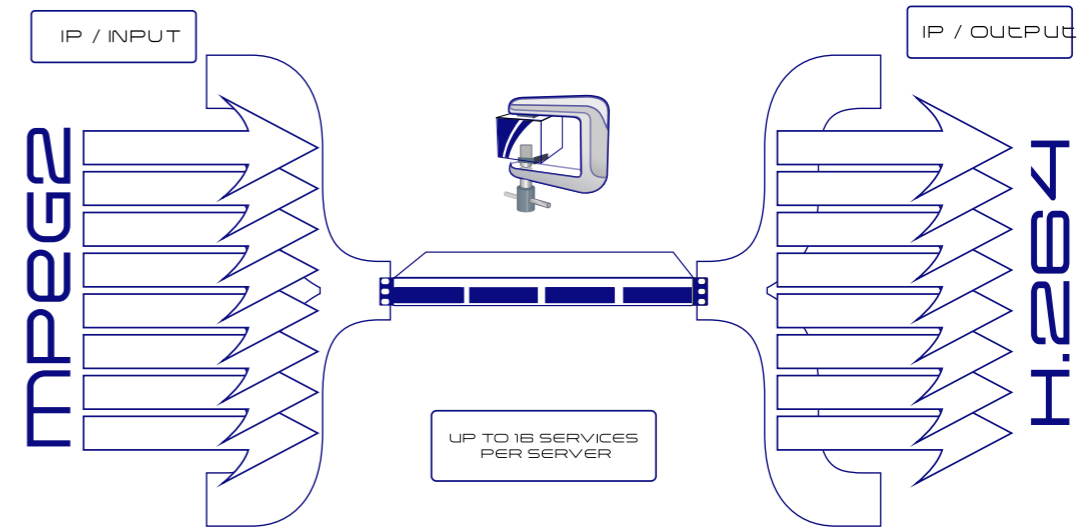

Transcoding included

Expandable with SIBU-I.P

WIRELESS

INTERNET

FIBRA ÓPTICA

# SIBU-IP

Real time IP/ IP transcoding- High performance hardware

Minimize the bandwidth used by an IPTV channel

Mpeg2, h264, and HEVC outputs

Selectable output rate and codecs

IPTV video recording completely integrated with the TRUE-IP platform