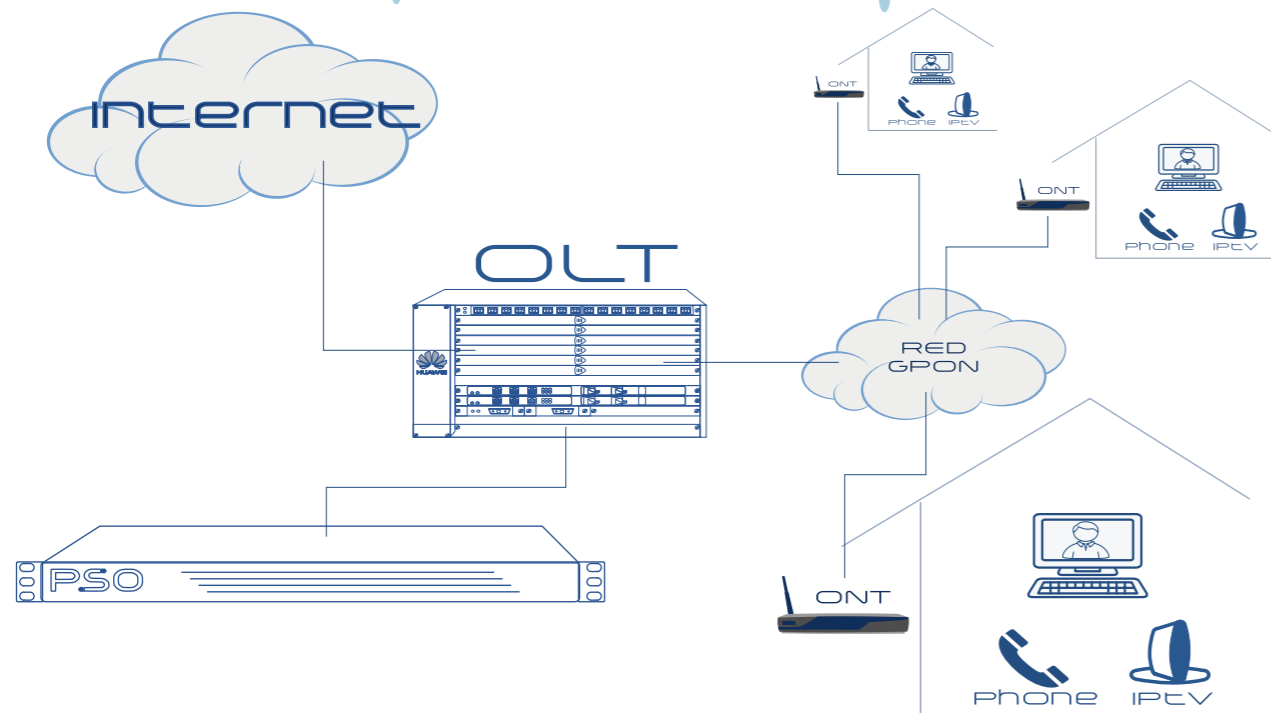

For pricing and demos please contact: tecnico@anvimur.com